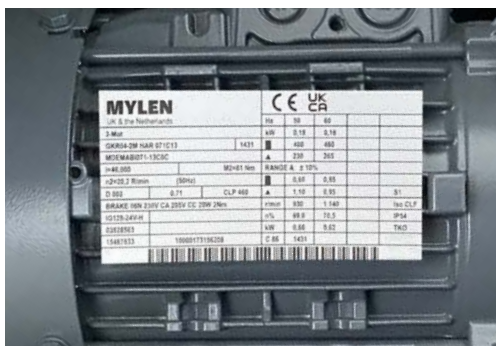

15 metre
Rolls | **£110.00**

Use Special Ribbons with this product

Key features:

- Dimensionally stable
- Suitable for smooth flat substrates
- Service temperature -40°C to +149°C
- UL & cUL recognised

3M Gloss white polyester film offering good chemical and temperature resistance. Bonds to a variety of surfaces including high surface energy plastics, glass and metal. UL and cUL recognised. Ideal for marking equipment and components including barcode and asset labels, rating plates etc.